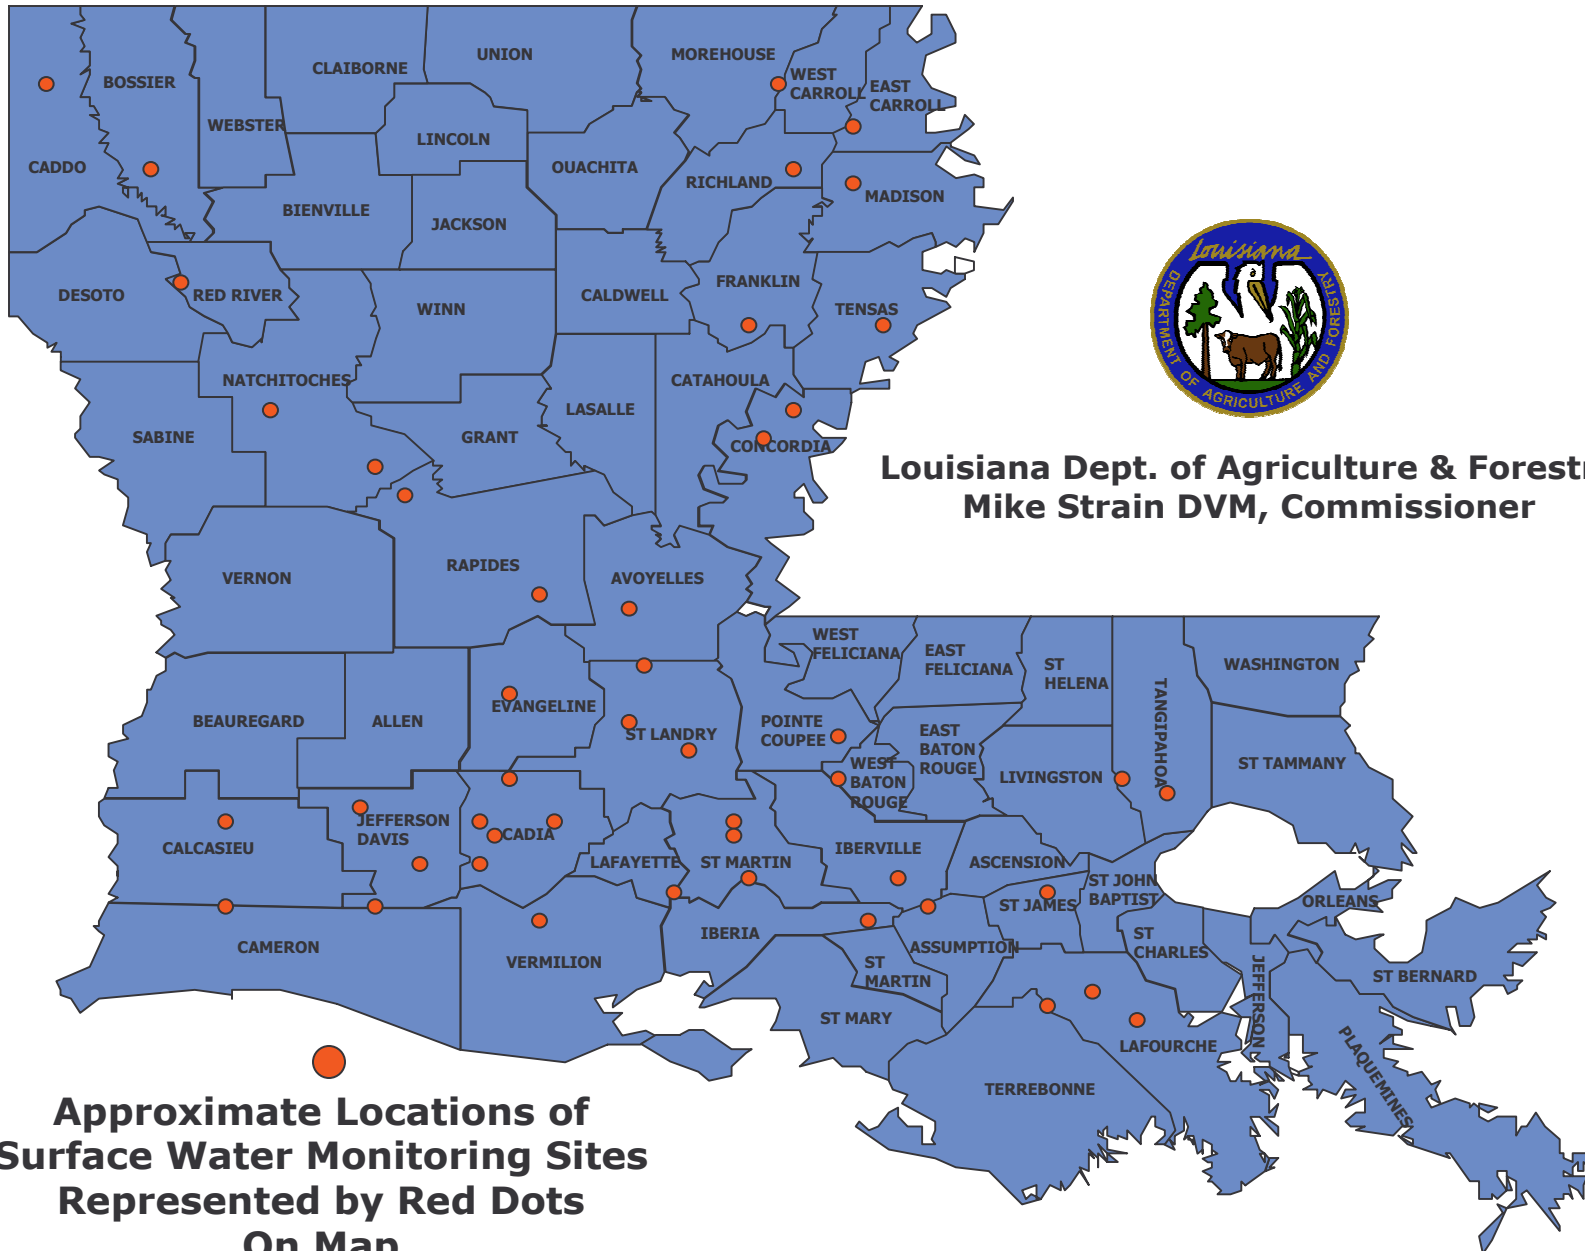

# LDAF Surface Water Monitoring Sites (46)

Louisiana Dept. of Agriculture & Forestry  
Mike Strain DVM, Commissioner

Approximate Locations of  
Surface Water Monitoring Sites  
Represented by Red Dots  
On Map