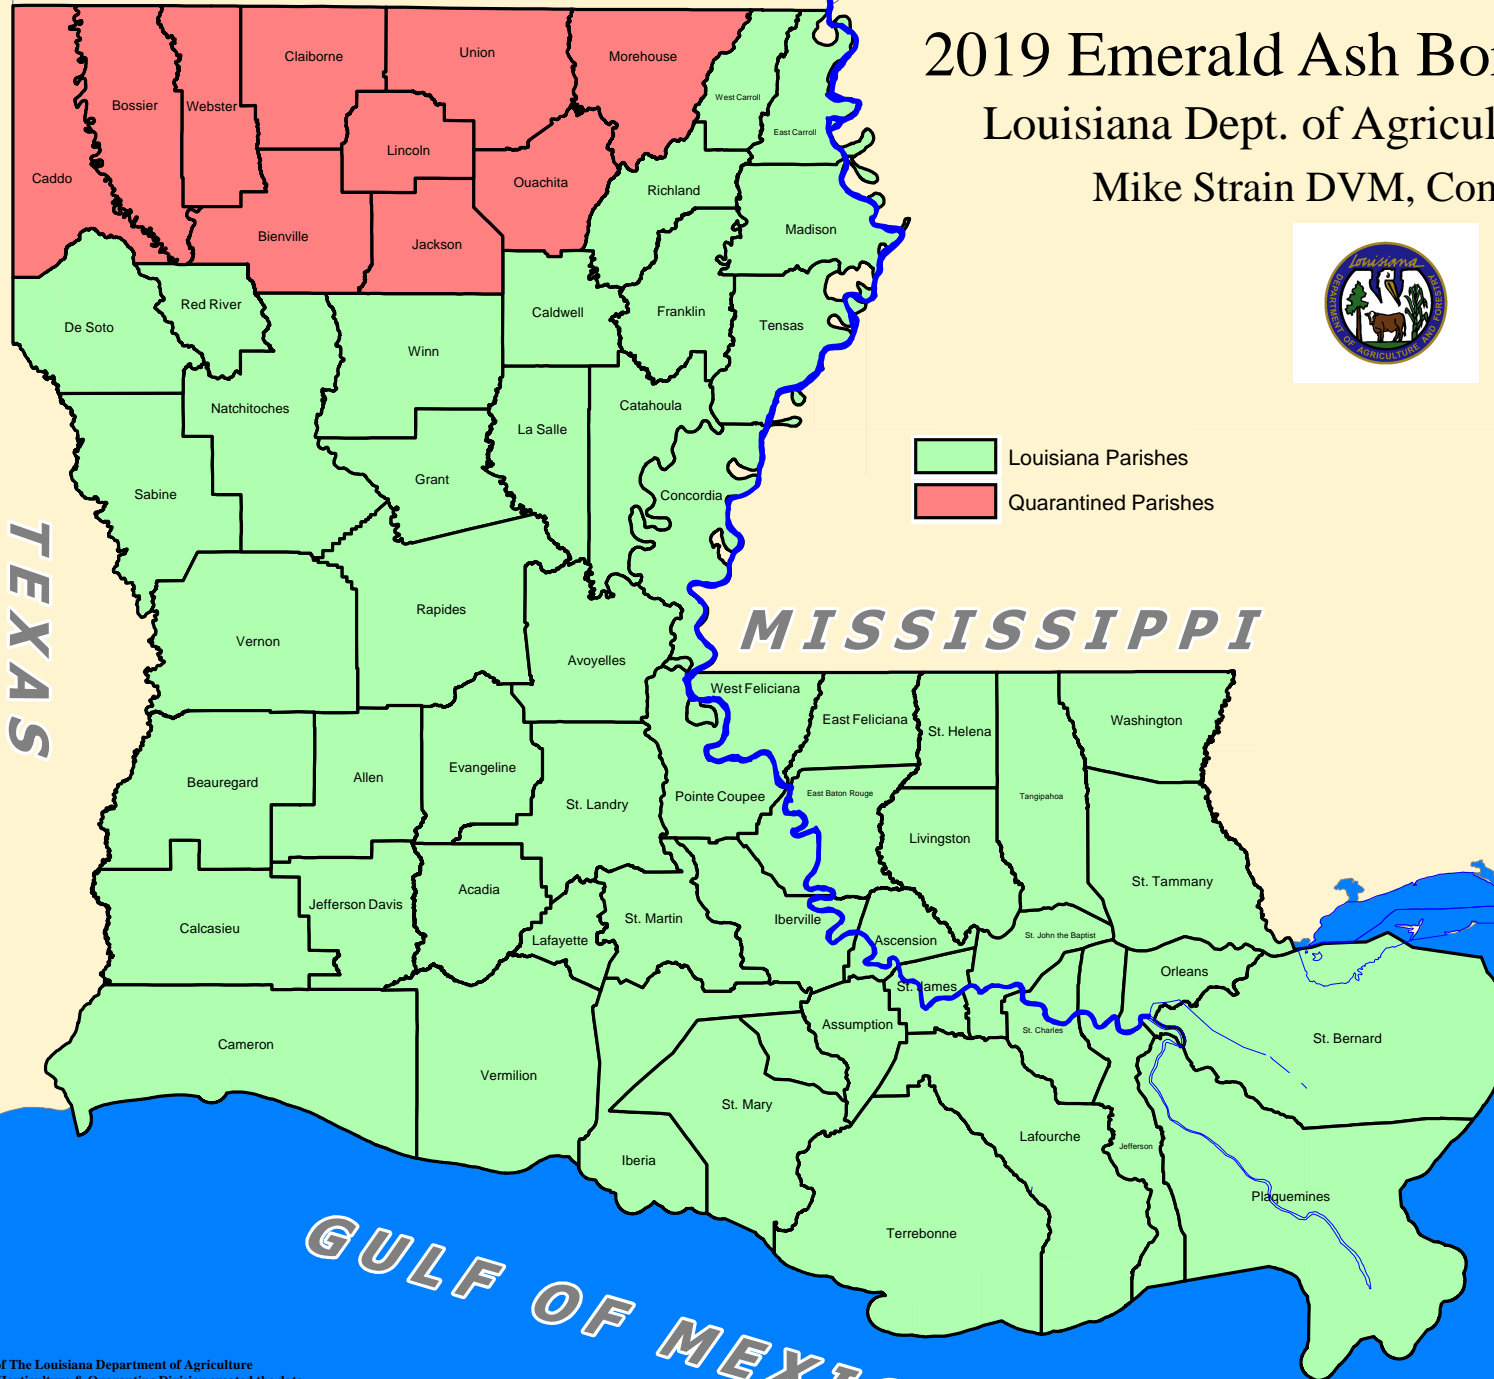

ARKANSAS

2019 Emerald Ash Borer Quarantine

Louisiana Dept. of Agriculture & Forestry

Mike Strain DVM, Commissioner

- Louisiana Parishes
- Quarantined Parishes

MISSISSIPPI

TEXAS

GULF OF MEXICO