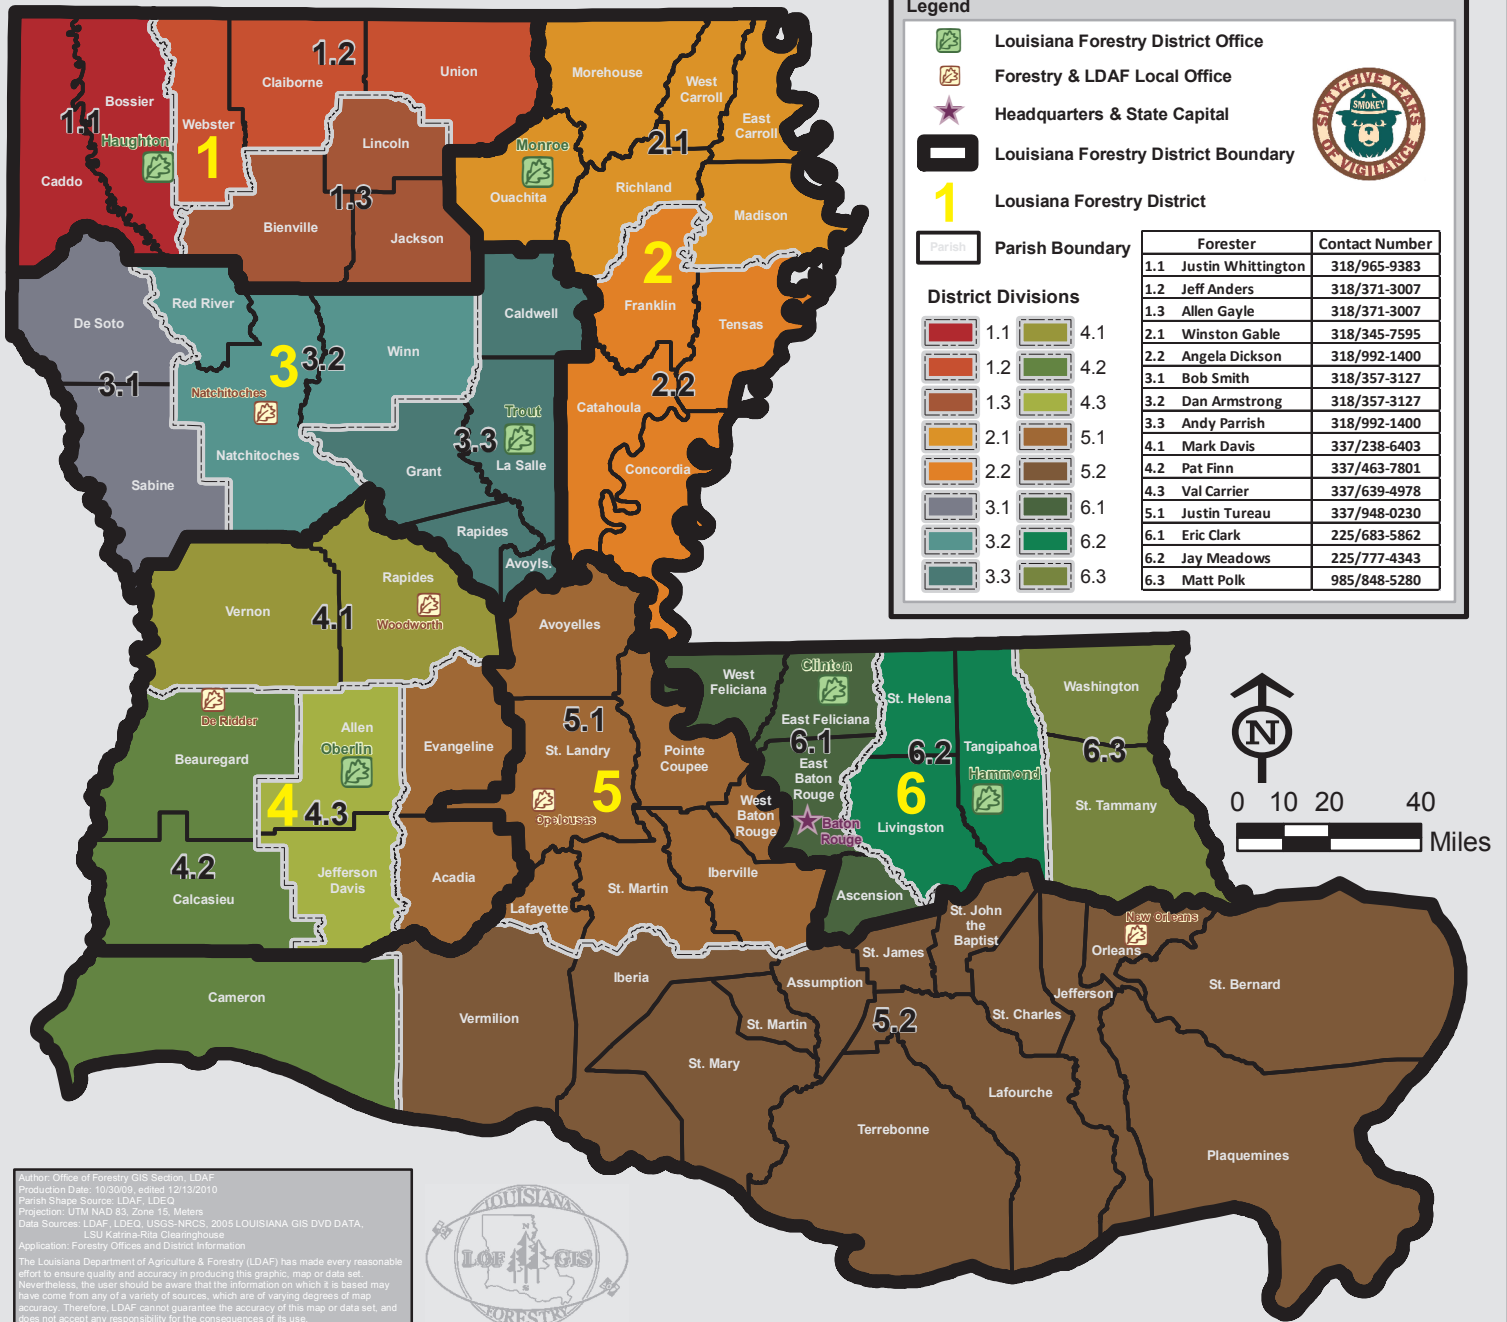

Office of Forestry, LDAF State Forestry Office Map

District Office Information

*Forestry District 1 740 Covington Rd. Haughton, LA 71037 (318) 949-3225	Forestry District 2 754 Hwy 80 East Monroe, LA 71203 (318) 345-7595	Forestry District 3 215 Hangar Rd. Trout, LA 71371 (318) 992-1400
Forestry District 4 9418 Hwy 165 Oberlin, LA 70655 (337) 639-4978	Forestry District 5 10221 Williams Dr. Clinton, LA 70722 (225) 683-5862	**Forestry District 6 47076 N. Morrison Blvd. Hammond, LA 70401 (985) 543-4057

* Regional HQ (Forester Dena Ginn): Districts 1,2,3
** Regional HQ (Forester Kirk Casanova): Districts 4,5,6

Headquarters and Local Offices

Forestry Headquarters 5825 Florida Blvd. Baton Rouge, LA 70806 (225) 925-4500	LDAF Opelousas 1638 Creswell Ln., Suite 1 Opelousas, LA 70570 (337) 948-0230	LDAF Natchitoches 150 Pilgrims Rd. Natchitoches, LA 71457 (318) 357-3126
LDAF DeRidder PO BOX 337 (Mail) 585 HWY 3099 DeRidder, LA 70634 (337) 463-7801	LDAF New Orleans 1100 Robert E Lee Rm 1034 New Orleans, LA 70124 (504) 286-1125	LDAF Woodworth 515 Forestry Rd. Woodworth, LA 71485 (337) 639-4978

Online: <http://www.ldaf.state.la.us/portal/Offices/Forestry/tabid/63/Default.aspx>